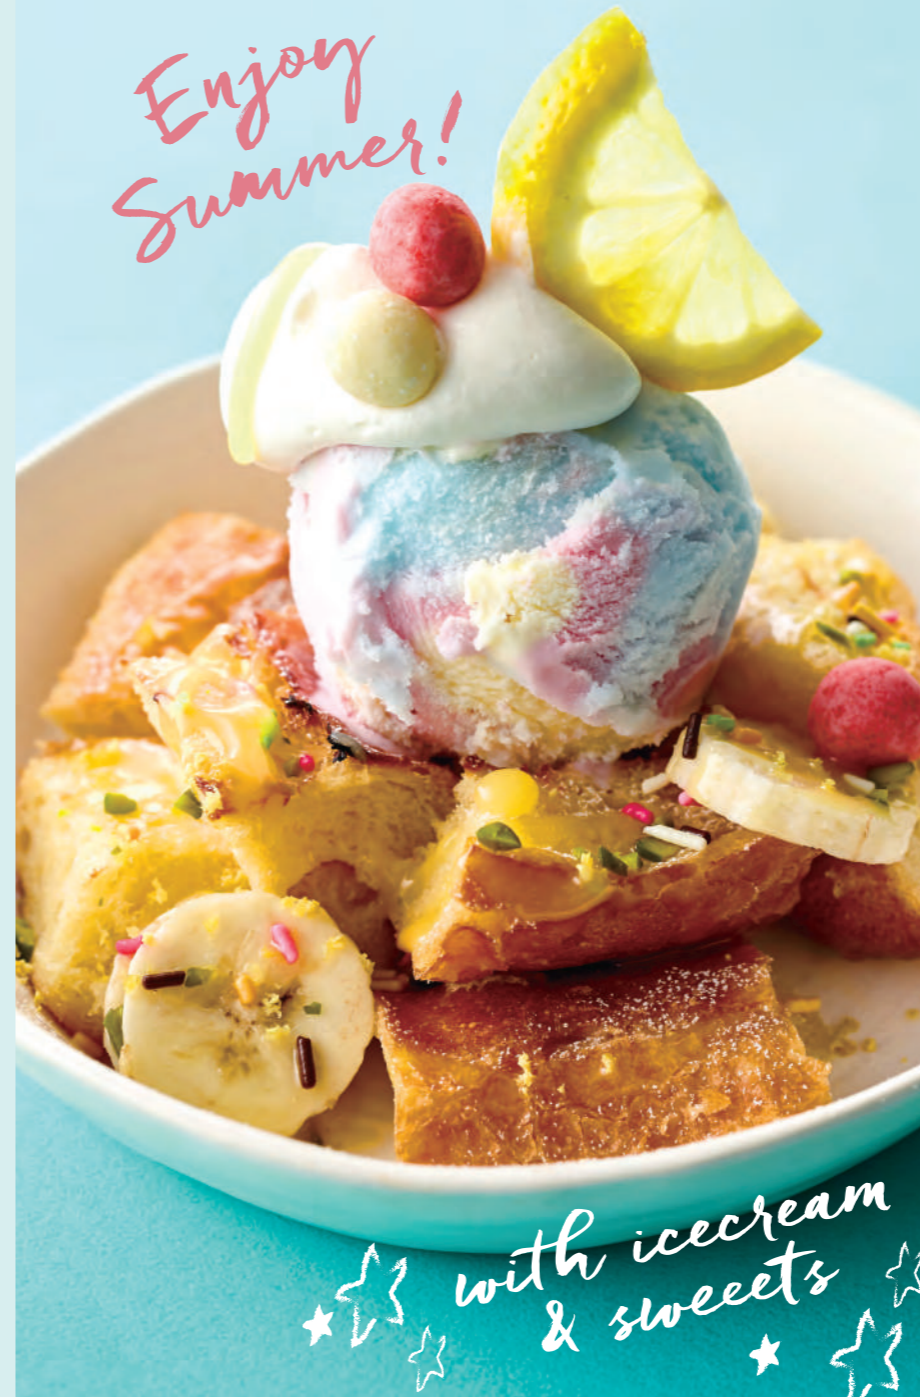

20180621 ATS_MSK

EAT PRETTY!

Enjoy
Summer!

with icecream
& sweets

Afternoon Tea
TEASTAND
musashi kosugi

Seasonal TEA

Tea Soda

ジャグでたっぷり楽しむ、さわやかな夏のティーソーダ